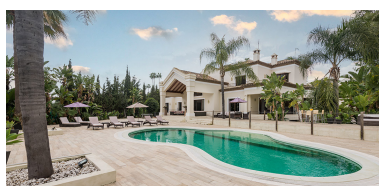

Статус: Продажа

Тип недвижимости: House Места: по запросу

День печати : 9th Апрель
2026

Описание: A fabulous 6 bedroom family residence uniquely situated in an elevated position front line to Los Naranjos Golf course thus boasting amazing open views. Entering through electric double gates a long sweeping drive leads to the front porch of this elegant spacious property. One is immediately met by the outstanding views from the double ceiling height hallway with a feature staircase taking to an upper TV den and the first floor two double bedroom suites both with vaulted ceilings and access to private terraces. The main floor offers a further two double bedroom suites, a tall ceilinged formal drawing room, a cosy library with open working fireplace and a vast American style family kitchen incorporating a formal dining area, sitting area and high gloss trendy kitchen with large central breakfast island and an abundance of kitchen appliances. From the kitchen doors lead to a covered exterior dining room with steps to the garden and from the reception rooms patio doors open onto a large covered lounge terrace. The lower floor accommodation includes a further two double bedroom suites, a bright games room with professional bar, 2nd guest cloakroom and fully fitted working kitchen, a good size utility room and a massive integral garage. From the games room doors open to a ping-pong patio with steps to the pool. An added bonus should one needs further accommodation is that one has the possibility of extending by 120m². The vast manicured landscaped garden wraps around the property enjoying a romantic BBQ Gazebo adjacent to the inviting private swimming pool with expansive porcelain decking. A true gem of a tranquil dwelling.

Особенности:

Бассейн, Кондиционирование, Вид на горы, Частный сад, None, Парковочные места, Люкс