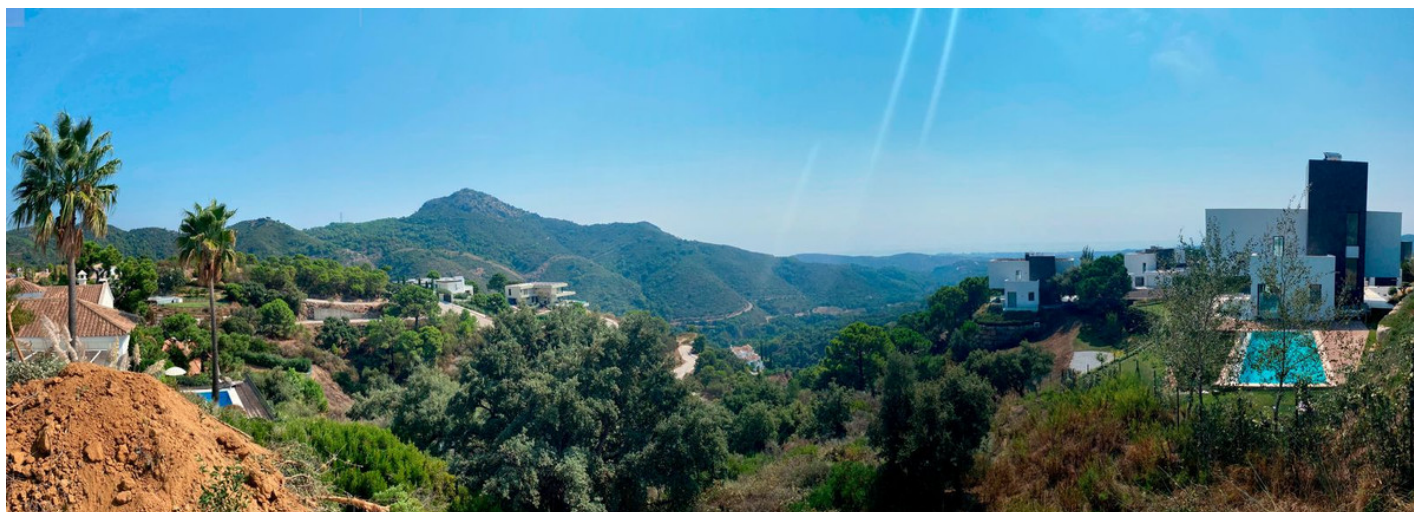

+34 634 74 91 60
+34 658 86 97 13

info@garantconsultingplus.com

Коммерческое в Benahavís

Референция: R4020820

Спальни: 3

Ванные: 5

M²: 3 473

Цена: 589 500 €

Статус: Продажа

Тип недвижимости:
Коммерческое

Места: по запросу

День печати : 17th Июнь
2026