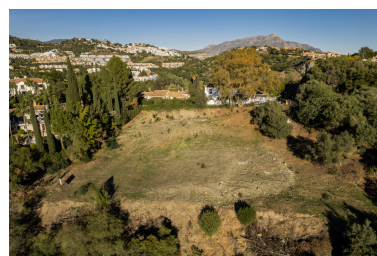

Статус: Продажа

Тип недвижимости:
Коммерческое

Места: по запросу

День печати : 17th Декабрь
2025

Описание: Puerto del Almendro - Benahavis Flat plot situated in an ideal position for people who want the best of two worlds: peace, tranquility and panoramic views over the surrounding landscape with some sea view as well yet a very short distance away from amenities, San Pedro & Puerto Banus. The urbanization has barriers and camera at the entrance as well as a tennis court available to residents. The commercial centre of Monte Halcones is just around the corner and offers basic amenities such as supermarket, pharmacy, restaurants etc. Suitable for 2 floor + basement, villa project Alloted build percentage is 20% and minimum plot size is 3000m2 here We also have the adjacent plot for sale: R3984019

Особенности:

Вид на море, Вид на горы