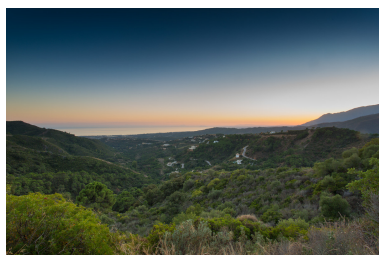

Статус: Продажа

Тип недвижимости:
Коммерческое

Места: по запросу

День печати : 29th Апрель
2025

Описание: This Southwest residencial (building) plot for sale is located in a beautiful Estate. Nestling in a sheltered valley high in the hills of the municipality of Benahavís, famed for its rural beauty, charm and gastronomic delights, lies this spectacular estate. A paradise awaiting discovery. Commanding unparalleled views of the Mediterranean, Gibraltar and the African coastline, this exclusive residential estate enjoys a magnificent natural setting, surrounded by a dramatic mountain range, lush vegetation and bubbling brooks. But you are far from isolated. The coast is only a 15 minute drive away, with its lovely beaches and the glamorous resorts of Puerto Banús and Marbella where you can find an abundance of leisure opportunities, exclusive beach clubs, boutique shops, fine dining and exciting nightlife. It is also only a 45 minute drive from both Málaga and Gibraltar international airports, making it easily accessible from Europe and beyond. The estate offers an unprecedented variety of living opportunities including a picturesque Andalusian village, comprising of unique townhouses, as well as superb villas. It is an exclusive rural address with privacy, 24/7 private security, tranquility and the most natural surroundings, this estate is a cut above the rest.

Особенности:

Вид на горы