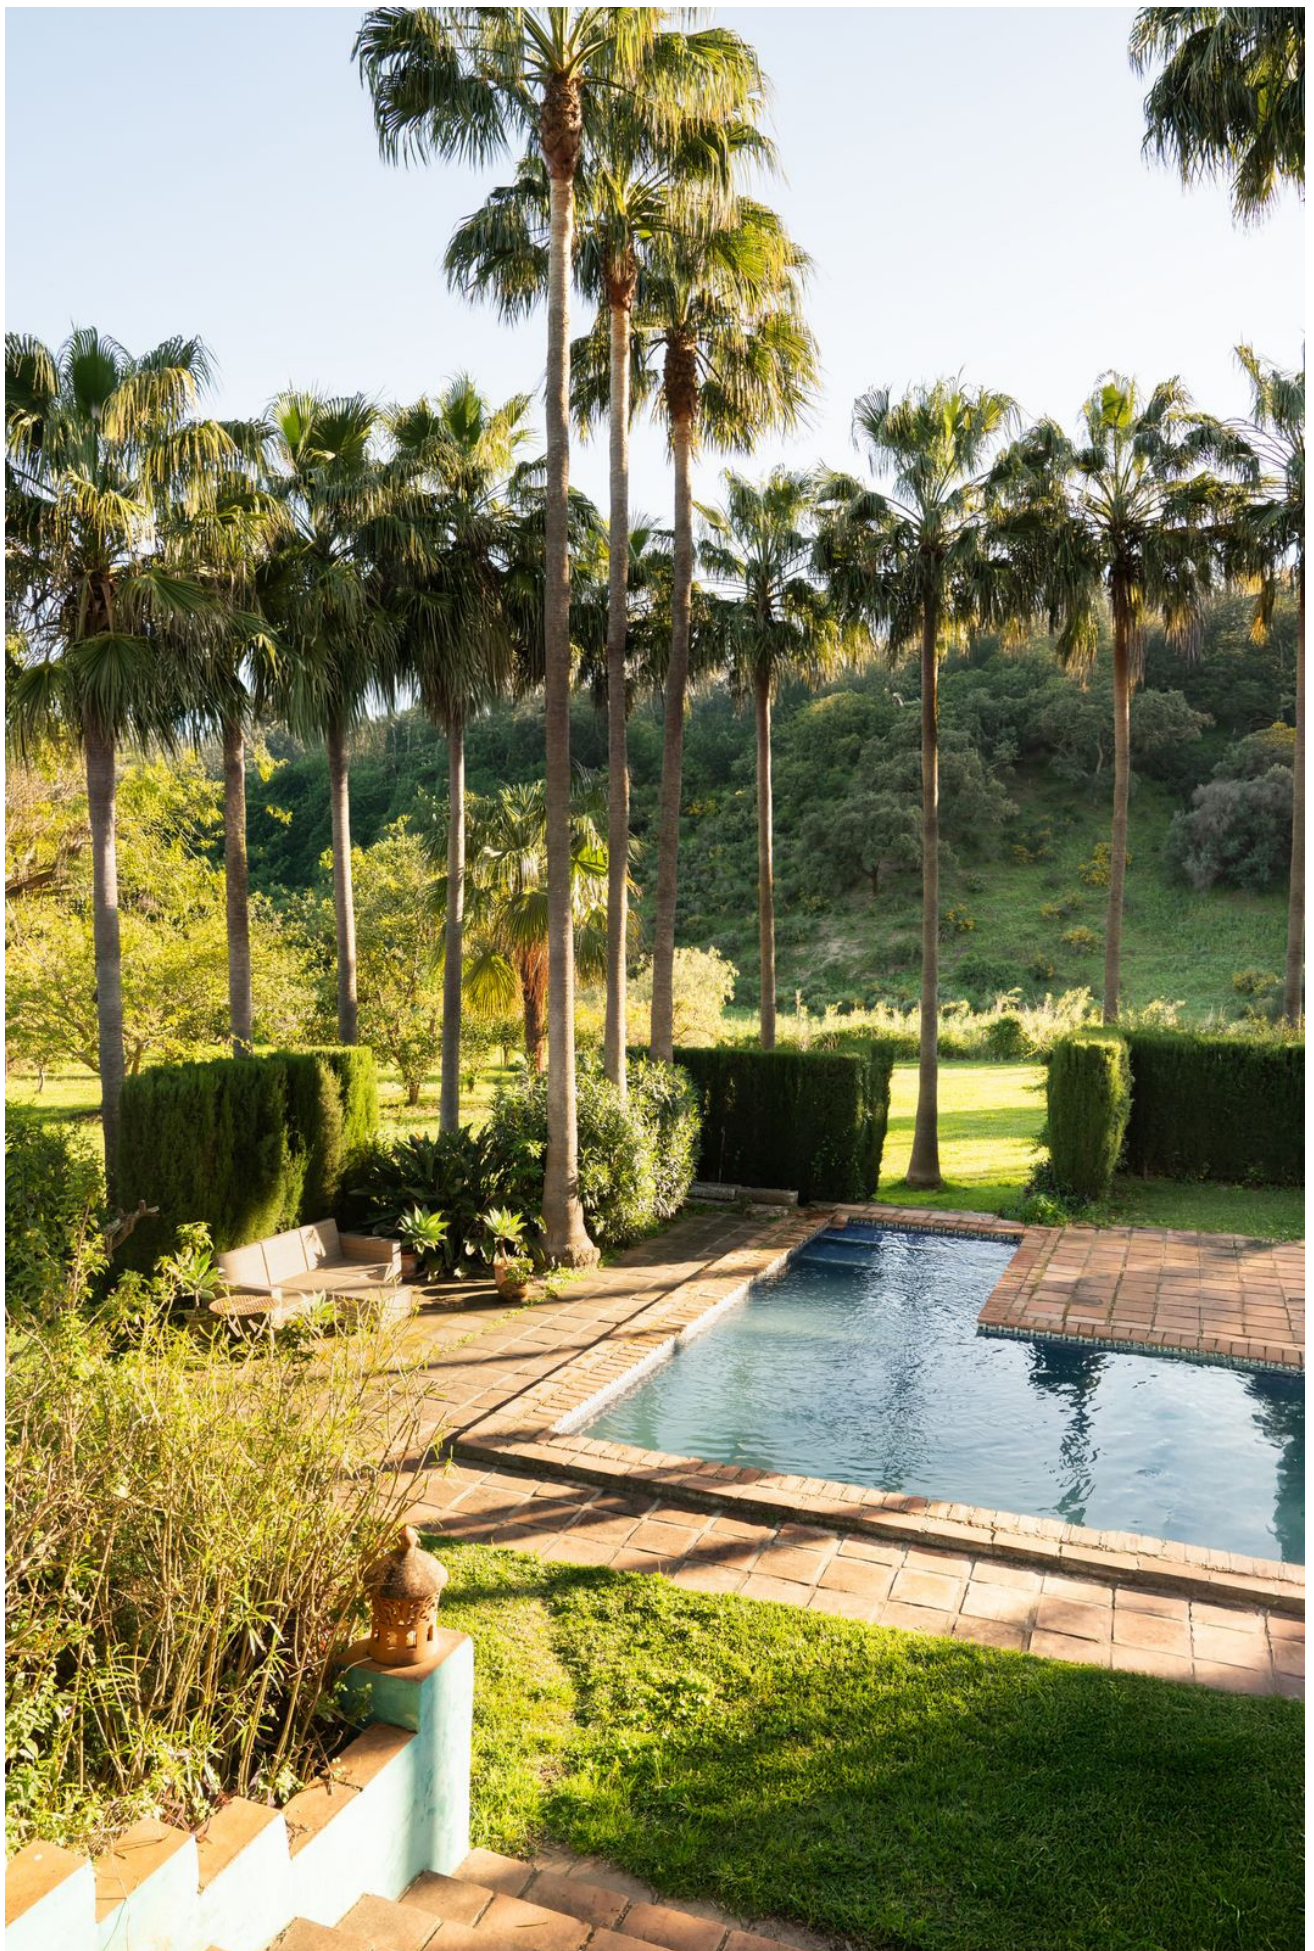

Bedrooms: 4

Bathrooms: 4

M²: 300

Price: 1,450,000 €