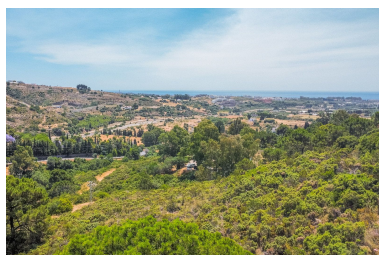

Status: Sale

Property Type: Commercial Parking places: by request

Printing day : 22nd June
2026

Overview:Rustic plot for sale in the area of Selwo, Benahavis. The plot has a size of 6.360m2. It is currently rustic land but the town hall of Benahavis is going to change its use to urban in the near future. Great investment opportunity!!!!