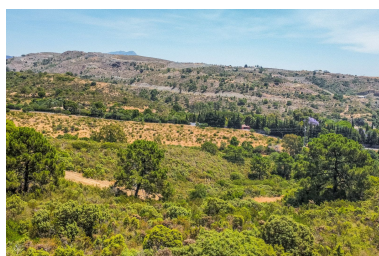

Status: Sale

Property Type: Commercial Parking places: by request

Printing day : 22nd June
2026

Overview:Rustic plot for sale in the area of Selwo, Benahavis. The plot has a size of 6.360m2. It is currently rustic land but the town hall of Benahavis is going to change its use to urban in the near future. Great investment opportunity!!!!