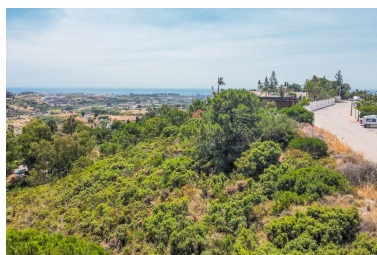

Status: Sale

Property Type: Commercial Parking places: by request

Printing day : 22nd June
2026

Overview:Rustic plot for sale in the area of Selwo, Benahavis. The plot has a size of 6.360m2. It is currently rustic land but the town hall of Benahavis is going to change its use to urban in the near future. Great investment opportunity!!!!