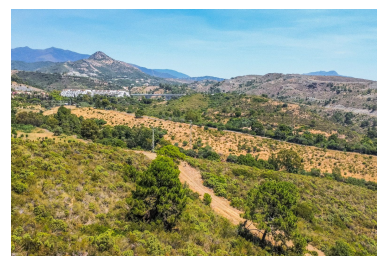

Status: Sale

Property Type: Commercial Parking places: by request

Printing day : 22nd June
2026

Overview:Rustic plot for sale in the area of Selwo, Benahavis. The plot has a size of 6.360m2. It is currently rustic land but the town hall of Benahavis is going to change its use to urban in the near future. Great investment opportunity!!!!